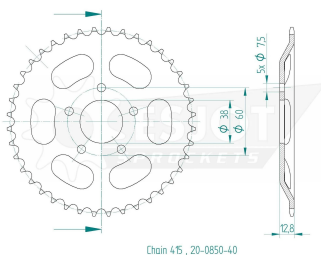

Chain 415 , 20-0850-40

ESJOT Chain wheel "0850"

40 teeth

Price: €20.24

Basic Data

Supplier Article Number:	20-0850-40
EAN	4251516550466
MSRP:	€35.95
SB-Article	No
Brand/Supplier	ESJOT
Unit of measure:	PIECE
Weight	0.479 kg

Technical Data

Amount of teeth	40 teeth
Bore diameter 1	7.5 mm
Design	chain wheel
Diameter TK1	60.0 mm
Division	415
Inner diameter	38.0 mm
Main colour	black
Number of holes bolt circle 1	5
Variant	Article

More product images

Chain 415 , 20-0850-40