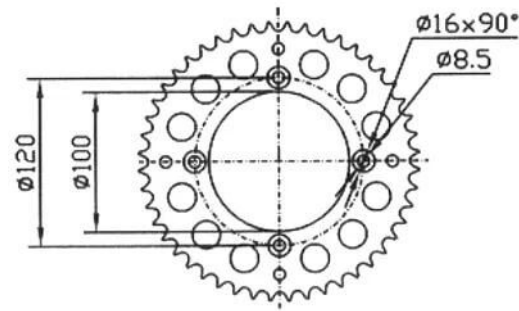

Teilung 1/2"x5/16" R8,51 (428)

AI 15026

## ESJOT Chain wheel "15026"

48 teeth

Price: €28.28

### Basic Data

Supplier Article Number:	51-15026-48
EAN	4251516527994
MSRP:	€50.23
SB-Article	No
Brand/Supplier	ESJOT
Unit of measure:	PIECE

### Technical Data

Amount of teeth	48 teeth
Bore diameter 1	8.5 mm
Colour designation	eloxiert
Design	chain wheel
Diameterer TK1	120.0 mm
Division	428
Inner diameter	100.0 mm
Main colour	silver
Number of holes bolt circle 1	4
Variant	Article