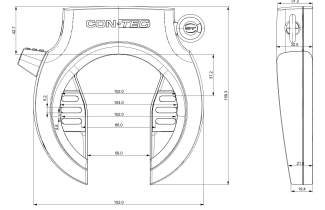

CONTEC Frame Lock "PowerLoc M"

removable key, Varefakta certification, bulk

Price: €17.50

The "PowerLoc M" frame lock from CONTEC combines high break-open security with a simple, stylish design. Its 8.5 mm thick shackle is made of hardened special steel against sawing, cutting and impact attacks. On top of that, the double-sided bolt locking system called "X2-Power" increases the tear-out resistance enormously. Up to 50 mm wide tires fit through the lock. CONTEC also offers a key service for the "PowerLoc M" in case of loss. Including Loc-in function for connecting with a CONTEC PowerLoc plug-in chain.

Basic Data

Supplier Article Number:	40698
EAN	4251507943345
MSRP:	€35.95
DST-Code	2H01
SB-Article	Yes
Fedas-Code	160591
Bidex-Code	301540
Brand/Supplier	CONTEC
Unit of measure:	PIECE
Weight	0.72 kg

Technical Data

Design	frame lock
Key version	removable
Locking type	key
Main colour	black
Mounting	drilled chainstay
Safety	normal
System	CONTEC
Tyre clearance	50 mm
Variant	Article

More product images

VAREFAKTA
KONTROLLERET