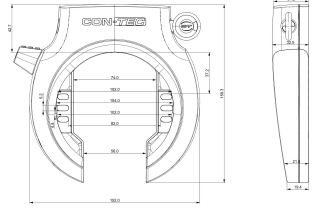

CONTEC Frame Lock "PowerLoc L"

Removable keys, Varefakta certification, self-service packaging

Price: €17.50

Frame Lock PowerLoc L The "PowerLoc L" frame locks from CONTEC combine high break-in security with a simple, stylish design. Its 8.5 mm thick bar is made of hardened special steel to protect against saws, cutting and impact attacks. On top of this, the "X2-Power" double-sided bolt locking system increases tear-out resistance enormously. Up to 57 mm wide balloon tires fit through the locks. CONTEC also offers a lost key service for the "PowerLoc L". Includes Loc-in function for connecting to a CONTEC PowerLoc Plug-in Chain.

Basic Data

Supplier Article Number:	40712
EAN	4251507943468
MSRP:	€35.95
DST-Code	2H01
SB-Article	Yes
Fedas-Code	160591
Bidex-Code	301540
Brand/Supplier	CONTEC
Unit of measure:	PIECE
Weight	0.738 kg

Technical Data

Design	frame lock
Key version	removable
Locking type	key
Main colour	black
Mounting	drilled chainstay
Safety	normal
System	CONTEC
Tire clearance	57 mm
Variant	Article

More product images

VAREFAKTA
KONTROLLERET