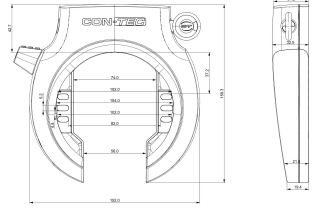

CONTEC Frame Lock "PowerLoc L"

Removable keys, Varefakta certification, self-service packaging

Price: €17.50

Frame Lock PowerLoc L The "PowerLoc L" frame locks from CONTEC combine high break-in security with a simple, stylish design. Its 8.5 mm thick bar is made of hardened special steel to protect against saws, cutting and impact attacks. On top of this, the "X2-Power" double-sided bolt locking system increases tear-out resistance enormously. Up to 57 mm wide balloon tires fit through the locks. CONTEC also offers a lost key service for the "PowerLoc L". Includes Loc-in function for connecting to a CONTEC PowerLoc Plug-in Chain.

Basic Data

Supplier Article Number:	40712
EAN	4251507943468
MSRP:	€35.95
DST-Code	2H01
SB-Article	Yes
Fedas-Code	160591
Bidex-Code	301540
Brand/Supplier	CONTEC
Unit of measure:	PIECE
Weight	0.738 kg

Technical Data

Design	frame lock
Key version	removable
Locking type	key
Main colour	black
Mounting	drilled chainstay
Safety	normal
System	CONTEC
Tyre clearance	57 mm
Variant	Article

More product images

**VAREFAKTA
KONTROLLERET**