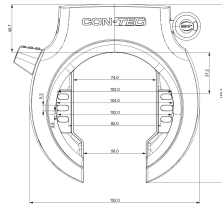

CONTEC Frame Lock "PowerLoc L"

removable key, Varefakta certification, bulk

Price: €17.50

Frame lock PowerLoc LThe "PowerLoc L" frame lock from CONTEC combines high break-open security with a simple, stylish design. Its 8.5 mm thick shackle is made of hardened special steel against sawing, cutting and impact attacks. On top of that, the double-sided bolt locking system called "X2-Power" increases the tear-out resistance enormously. Up to 57mm wide balloon tires fit through the lock. CONTEC also offers a key service for the "PowerLoc L" in case of loss. Including Loc-in function for connecting with a CONTEC PowerLoc plug-in chain.

Basic Data

Supplier Article Number:	40712
EAN	4251507943475
MSRP:	€35.95
DST-Code	2H01
Fedas-Code	160591
Bidex-Code	301540
SB-Article	No
Brand/Supplier	CONTEC
Unit of measure:	PIECE
Weight	0.703 kg

Technical Data

Design	frame lock
Key version	removable
Locking type	key
Main colour	black
Mounting	drilled chainstay
Safety	normal
System	CONTEC
Tyre clearance	57 mm
Variant	Article

More product images

VAREFAKTA
KONTROLLERET