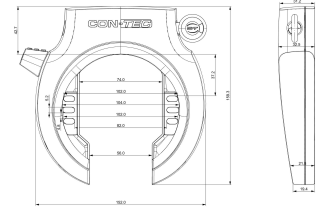

## CONTEC Frame Lock "PowerLoc L"

removable key, Varefakta certification, bulk

**Price: €17.50**

Frame lock PowerLoc L The "PowerLoc L" frame lock from CONTEC combines high break-open security with a simple, stylish design. Its 8.5 mm thick shackle is made of hardened special steel against sawing, cutting and impact attacks. On top of that, the double-sided bolt locking system called "X2-Power" increases the tear-out resistance enormously. Up to 57mm wide balloon tires fit through the lock. CONTEC also offers a key service for the "PowerLoc L" in case of loss. Including Loc-in function for connecting with a CONTEC PowerLoc plug-in chain.

### Basic Data

Supplier Article Number:	40712
EAN	4251507943475
MSRP:	€35.95
DST-Code	2H01
Fedas-Code	160591
Bidex-Code	301540
SB-Article	No
Brand/Supplier	CONTEC
Unit of measure:	PIECE
Weight	0.703 kg

### Technical Data

Design	frame lock
Key version	removable
Locking type	key
Main colour	black
Mounting	drilled chainstay
Safety	normal
System	CONTEC
Tire clearance	57 mm
Variant	Article

More product images