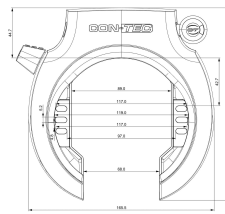

CONTEC Frame Lock "PowerLoc XL"

Removable keys, Varefakta certification, self-service packaging

Price: €28.50

Frame Lock PowerLoc XLThe "PowerLoc XL" frame locks from CONTEC combine high break-in security with a simple, stylish design. Its 8.5 mm thick bar is made of hardened special steel to protect against saws, cutting and impact attacks. On top of this, the "X2-Power" double-sided bolt locking system increases tear-out resistance enormously. Up to 70 mm wide balloon tires fit through the locks. CONTEC also offers a lost key service for the "PowerLoc XL". Including Loc-in function for connecting to a CONTEC PowerLoc Plug-in Chain.

Basic Data

Supplier Article Number:	40720
EAN	4251507943512
MSRP:	€59.95
DST-Code	2H01
SB-Article	Yes
Fedas-Code	160591
Bidex-Code	301540
Brand/Supplier	CONTEC
Unit of measure:	PIECE
Weight	0.817 kg

Technical Data

Design	frame lock
Key version	removable
Locking type	key
Main colour	black
Safety	normal
System	CONTEC
Tire clearance	70 mm
Variant	Article

More product images

VAREFAKTA
KONTROLLERET

VF 5029.4

VK 35842