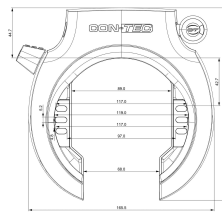

VAREFAKTA
KONTROLLERET

VF 5029.4

VK 35842