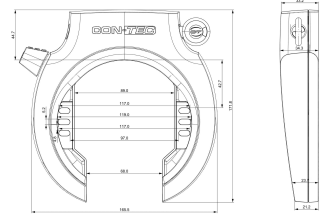

CONTEC Frame Lock "PowerLoc XL"

removable key, Varefakta certification, bulk

Price: €28.50

The "PowerLoc XL" frame lock from CONTEC combines high break-open security with a simple, stylish design. Its 8.5 mm thick shackle is made of hardened special steel against sawing, cutting and impact attacks. On top of that, the double-sided bolt locking system called "X2-Power" increases the tear-out resistance enormously. Up to 70 mm wide balloon tires fit through the lock. CONTEC also offers a key service for the "PowerLoc XL" in case of loss. Including Loc-in function for connecting with a CONTEC PowerLoc plug-in chain.

Basic Data

Supplier Article Number:	40721
EAN	4251507943529
MSRP:	€59.95
DST-Code	2H01
Fedas-Code	160591
Bidex-Code	301540
SB-Article	No
Brand/Supplier	CONTEC
Unit of measure:	PIECE
Weight	0.81 kg

Technical Data

Design	frame lock
Key version	removable
Locking type	key
Main colour	black
Safety	normal
System	CONTEC
Tire clearance	70 mm
Variant	Article

More product images

VAREFAKTA
KONTROLLERET

VF 5029.4

VK 35842