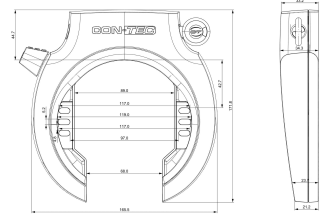

## CONTEC Frame Lock "PowerLoc XL"

removable key, Varefakta certification, bulk

**Price: €28.50**

The "PowerLoc XL" frame lock from CONTEC combines high break-open security with a simple, stylish design. Its 8.5 mm thick shackle is made of hardened special steel against sawing, cutting and impact attacks. On top of that, the double-sided bolt locking system called "X2-Power" increases the tear-out resistance enormously. Up to 70 mm wide balloon tires fit through the lock. CONTEC also offers a key service for the "PowerLoc XL" in case of loss. Including Loc-in function for connecting with a CONTEC PowerLoc plug-in chain.

### Basic Data

Supplier Article Number:	40721
EAN	4251507943529
MSRP:	€59.95
DST-Code	2H01
Fedas-Code	160591
Bidex-Code	301540
SB-Article	No
Brand/Supplier	CONTEC
Unit of measure:	PIECE
Weight	0.81 kg

### Technical Data

Design	frame lock
Key version	removable
Locking type	key
Main colour	black
Safety	normal
System	CONTEC
Tyre clearance	70 mm
Variant	Article