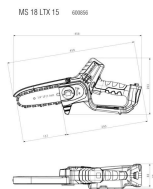

metabo Pruning saw "MS 18 LTX 15"

in metaBOX (145 L)

Price: €139.08

Basic Data

Supplier Article Number:	600856840
EAN	4061792245419
MSRP:	€185.65
SB-Article	No
Brand/Supplier	metabo
Unit of measure:	PIECE

Technical Data

Design	tree / bush care
Drive type	cordless
Length	40.8 cm
Main colour	blue
Power	320.0 W
Secondary colour	black
Variant	Article
Width	9.0 cm

More product images

metabo