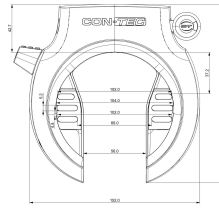

More product images

VAREFAKTA
KONTROLLERET

VF 5029.4

VK 34358