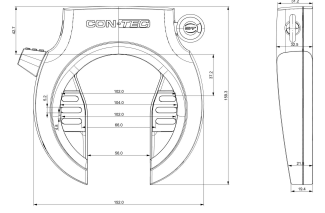

More product images

VAREFAKTA
KONTROLLERET

VF 5029.4

VK 34358