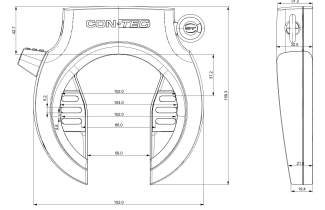

More product images

VAREFAKTA
KONTROLLERET

VF 5029.4

VK 34358