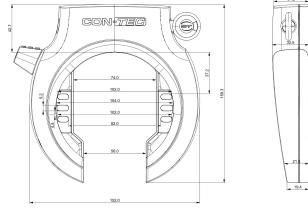

More product images

VAREFAKTA
KONTROLLERET

VF 5029.4

VK 34358