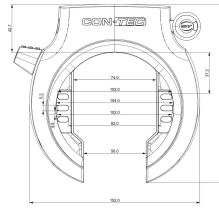

More product images

VAREFAKTA
KONTROLLERET

VF 5029.4

VK 34358