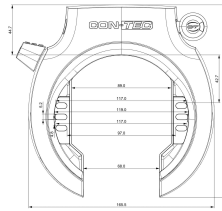

CONTEC Frame Lock "PowerLoc XL"

Removable keys, Varefakta certification, self-service packaging

Price: 28,50 €

Frame Lock PowerLoc XLThe "PowerLoc XL" frame locks from CONTEC combine high break-in security with a simple, stylish design. Its 8.5 mm thick bar is made of hardened special steel to protect against saws, cutting and impact attacks. On top of this, the "X2-Power" double-sided bolt locking system increases tear-out resistance enormously. Up to 70 mm wide balloon tires fit through the locks. CONTEC also offers a lost key service for the "PowerLoc XL". Including Loc-in function for connecting to a CONTEC PowerLoc Plug-in Chain.

Datos maestros

Número de artículo del proveedor:	40720
EAN	4251507943512
UVP	59,95 €
DST-Code	2H01
SB-Artículo	Sí
Fedas-Code	160591
Bidex-Code	301540
Marca/Proveedor	CONTEC
Unidad de medida:	PIECE
Weight	0.817 kg

Datos técnicos

Artículo	Article
Color principal	Negro
Método de cierre	key
Paso de neumático	70 mm
Seguridad	normal
Sistema	CONTEC
Variante de llave	removable
Versión	frame lock

More product images

VAREFAKTA
KONTROLLERET