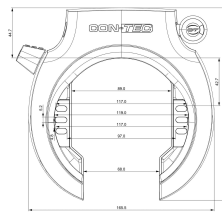

CONTEC Frame Lock "PowerLoc XL"

Removable keys, Varefakta certification, self-service packaging

Price: 28,50 €

Frame Lock PowerLoc XLThe "PowerLoc XL" frame locks from CONTEC combine high break-in security with a simple, stylish design. Its 8.5 mm thick bar is made of hardened special steel to protect against saws, cutting and impact attacks. On top of this, the "X2-Power" double-sided bolt locking system increases tear-out resistance enormously. Up to 70 mm wide balloon tires fit through the locks. CONTEC also offers a lost key service for the "PowerLoc XL". Including Loc-in function for connecting to a CONTEC PowerLoc Plug-in Chain.

Datos maestros

Número de artículo del proveedor:	40720
EAN	4251507943512
UVP	59,95 €
DST-Code	2H01
SB-Artículo	Sí
Fedas-Code	160591
Bidex-Code	301540
Marca/Proveedor	CONTEC
Unidad de medida:	PIECE
Weight	0.817 kg

Datos técnicos

Artículo	Article
Color principal	Negro
Método de cierre	key
Paso de neumático	70 mm
Seguridad	normal
Sistema	CONTEC
Variante de llave	removable
Versión	frame lock

More product images

VAREFAKTA
KONTROLLERET