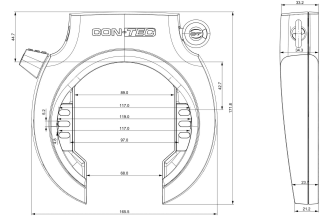

CONTEC Frame Lock "PowerLoc XL"

removable key, Varefakta certification, bulk

Price: 28,50 €

The "PowerLoc XL" frame lock from CONTEC combines high break-open security with a simple, stylish design. Its 8.5 mm thick shackle is made of hardened special steel against sawing, cutting and impact attacks. On top of that, the double-sided bolt locking system called "X2-Power" increases the tear-out resistance enormously. Up to 70 mm wide balloon tires fit through the lock. CONTEC also offers a key service for the "PowerLoc XL" in case of loss. Including Loc-in function for connecting with a CONTEC PowerLoc plug-in chain.

Datos maestros

Número de artículo del proveedor:	40721
EAN	4251507943529
UVP	59,95 €
DST-Code	2H01
Fedas-Code	160591
Bidex-Code	301540
SB-Artículo	No
Marca/Proveedor	CONTEC
Unidad de medida:	PIECE
Weight	0.81 kg

Datos técnicos

Artículo	Article
Color principal	Negro
Método de cierre	key
Paso de neumático	70 mm
Seguridad	normal
Sistema	CONTEC
Variante de llave	removable
Versión	frame lock

More product images

VAREFAKTA
KONTROLLERET